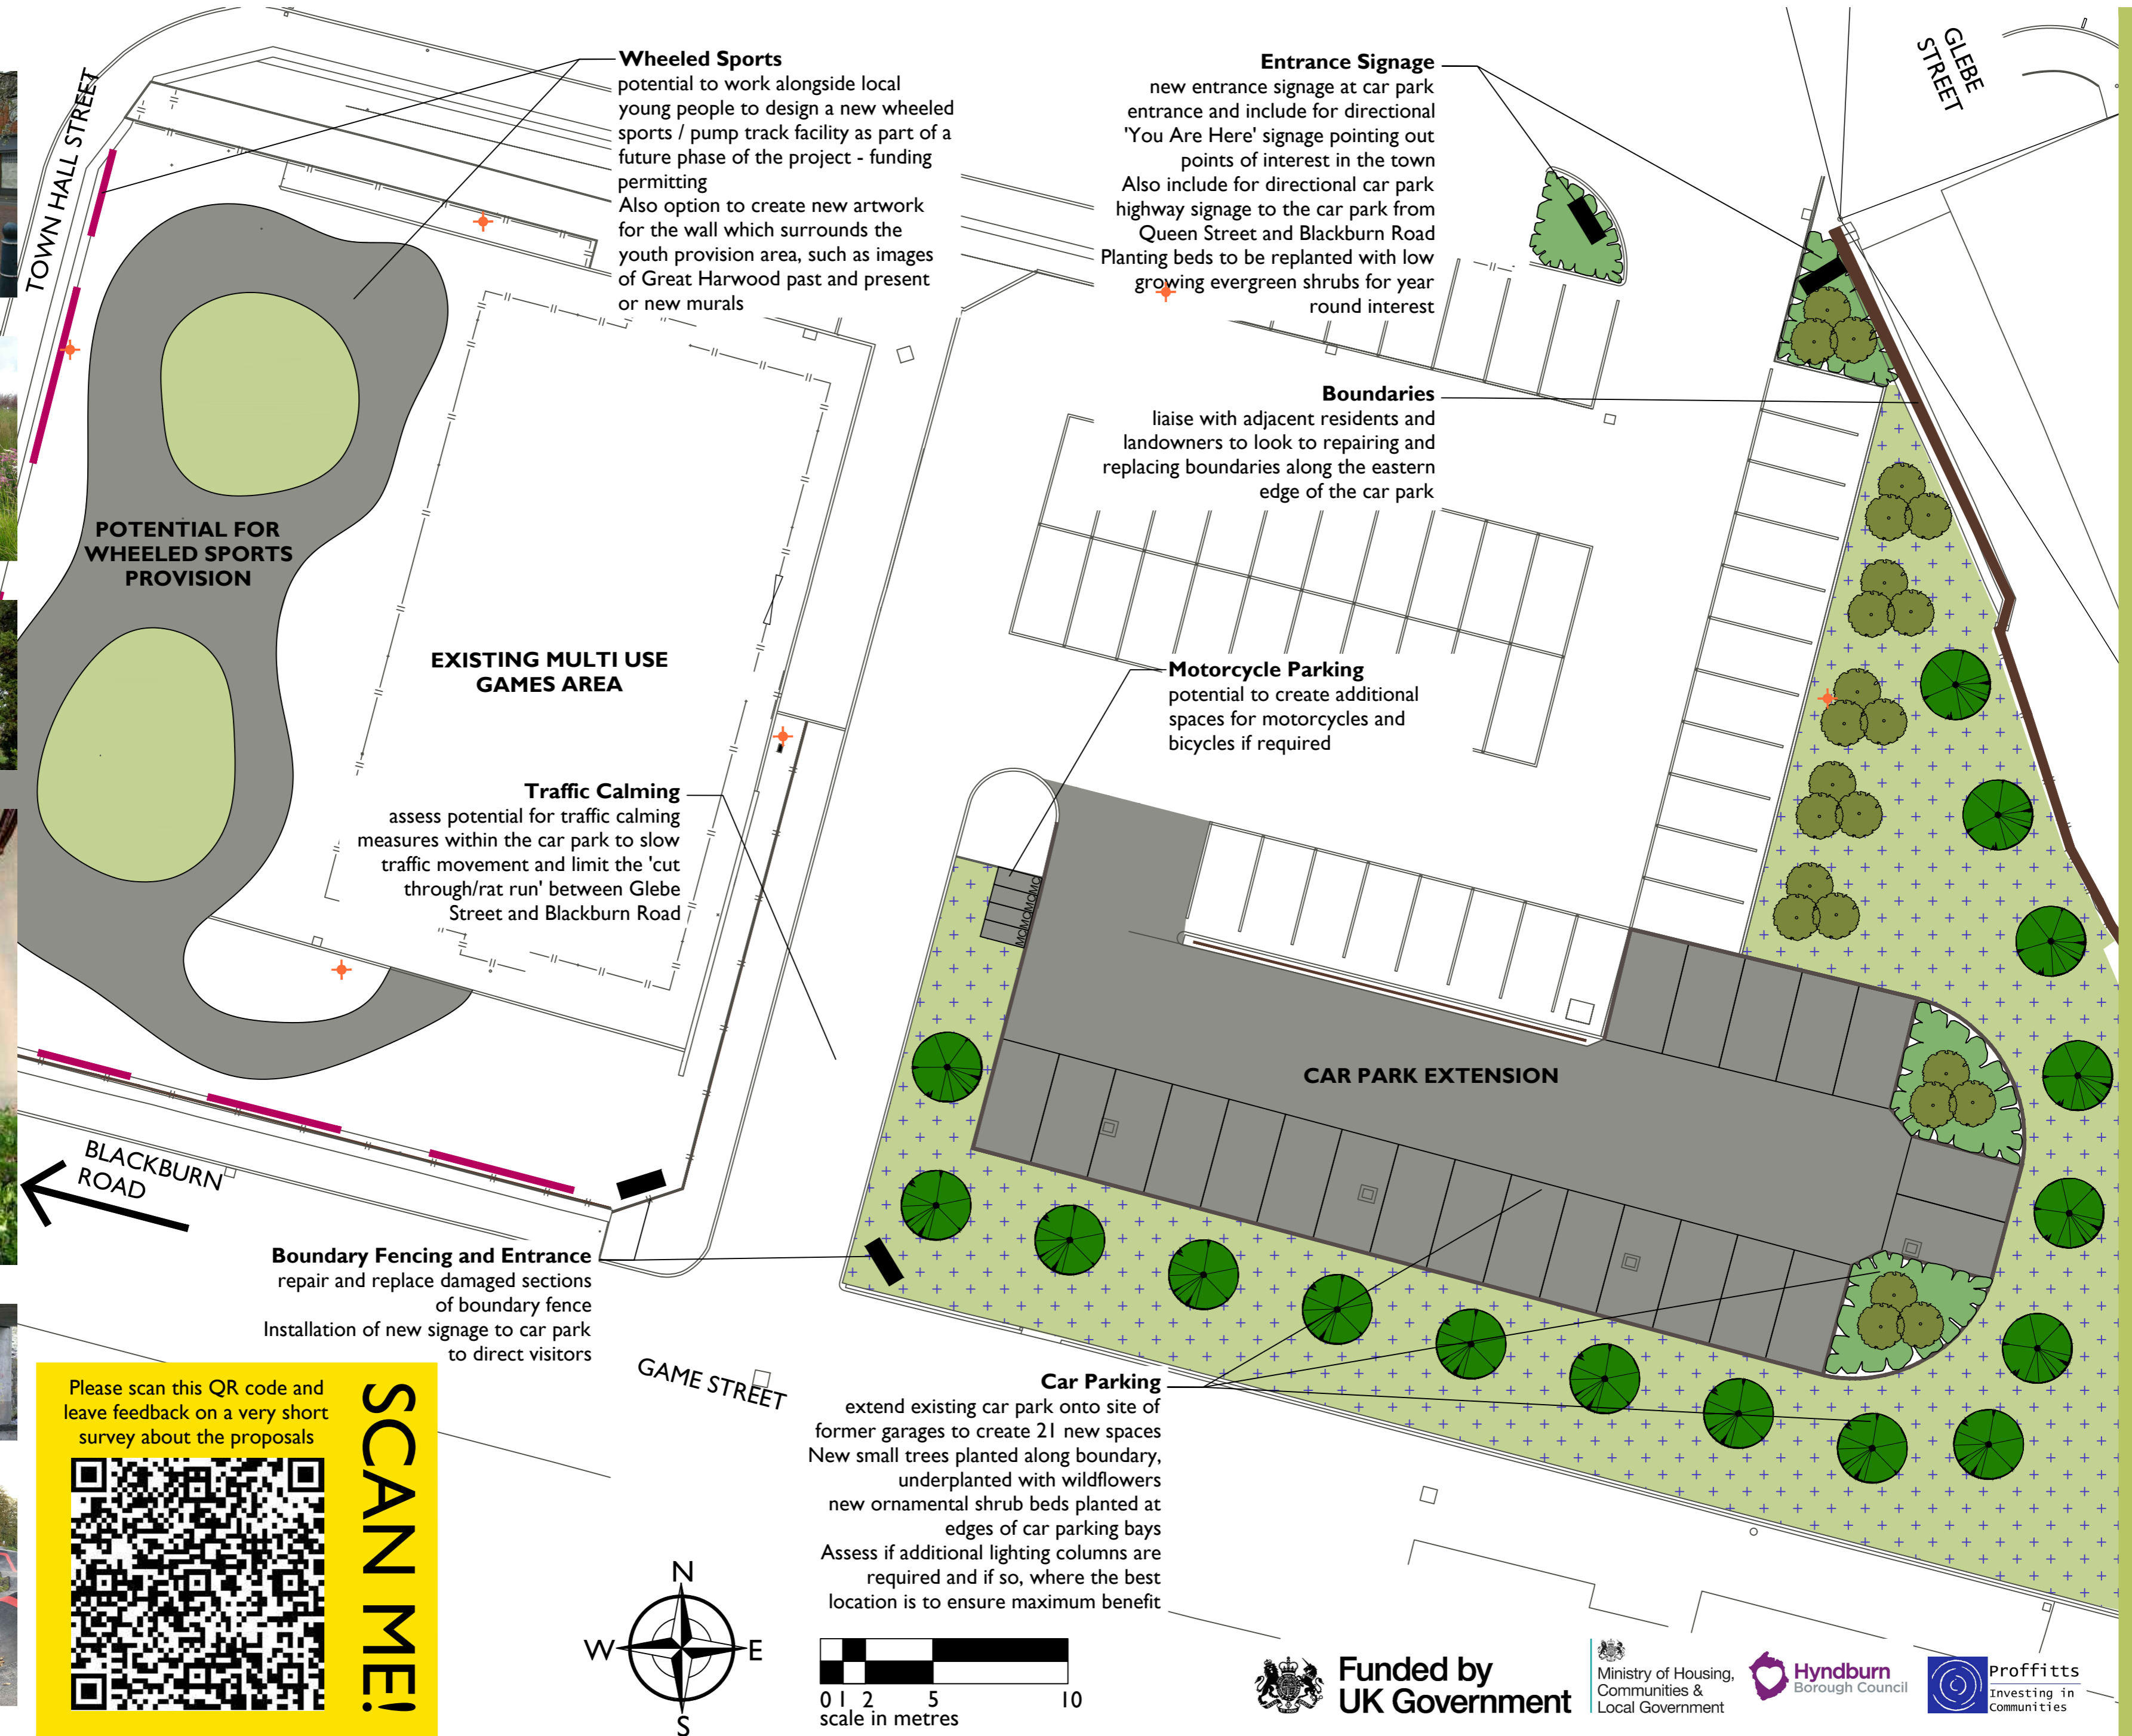

GAME STREET CAR PARK

288/GSCP/SK01
Dec 2024

Wheeled Sports
potential to work alongside local young people to design a new wheeled sports / pump track facility as part of a future phase of the project - funding permitting
Also option to create new artwork for the wall which surrounds the youth provision area, such as images of Great Harwood past and present or new murals

Entrance Signage
new entrance signage at car park entrance and include for directional 'You Are Here' signage pointing out points of interest in the town
Also include for directional car park highway signage to the car park from Queen Street and Blackburn Road
Planting beds to be replanted with low growing evergreen shrubs for year round interest

Boundaries
liaise with adjacent residents and landowners to look to repairing and replacing boundaries along the eastern edge of the car park

Motorcycle Parking
potential to create additional spaces for motorcycles and bicycles if required

Traffic Calming
assess potential for traffic calming measures within the car park to slow traffic movement and limit the 'cut through/rat run' between Glebe Street and Blackburn Road

Boundary Fencing and Entrance
repair and replace damaged sections of boundary fence
Installation of new signage to car park to direct visitors