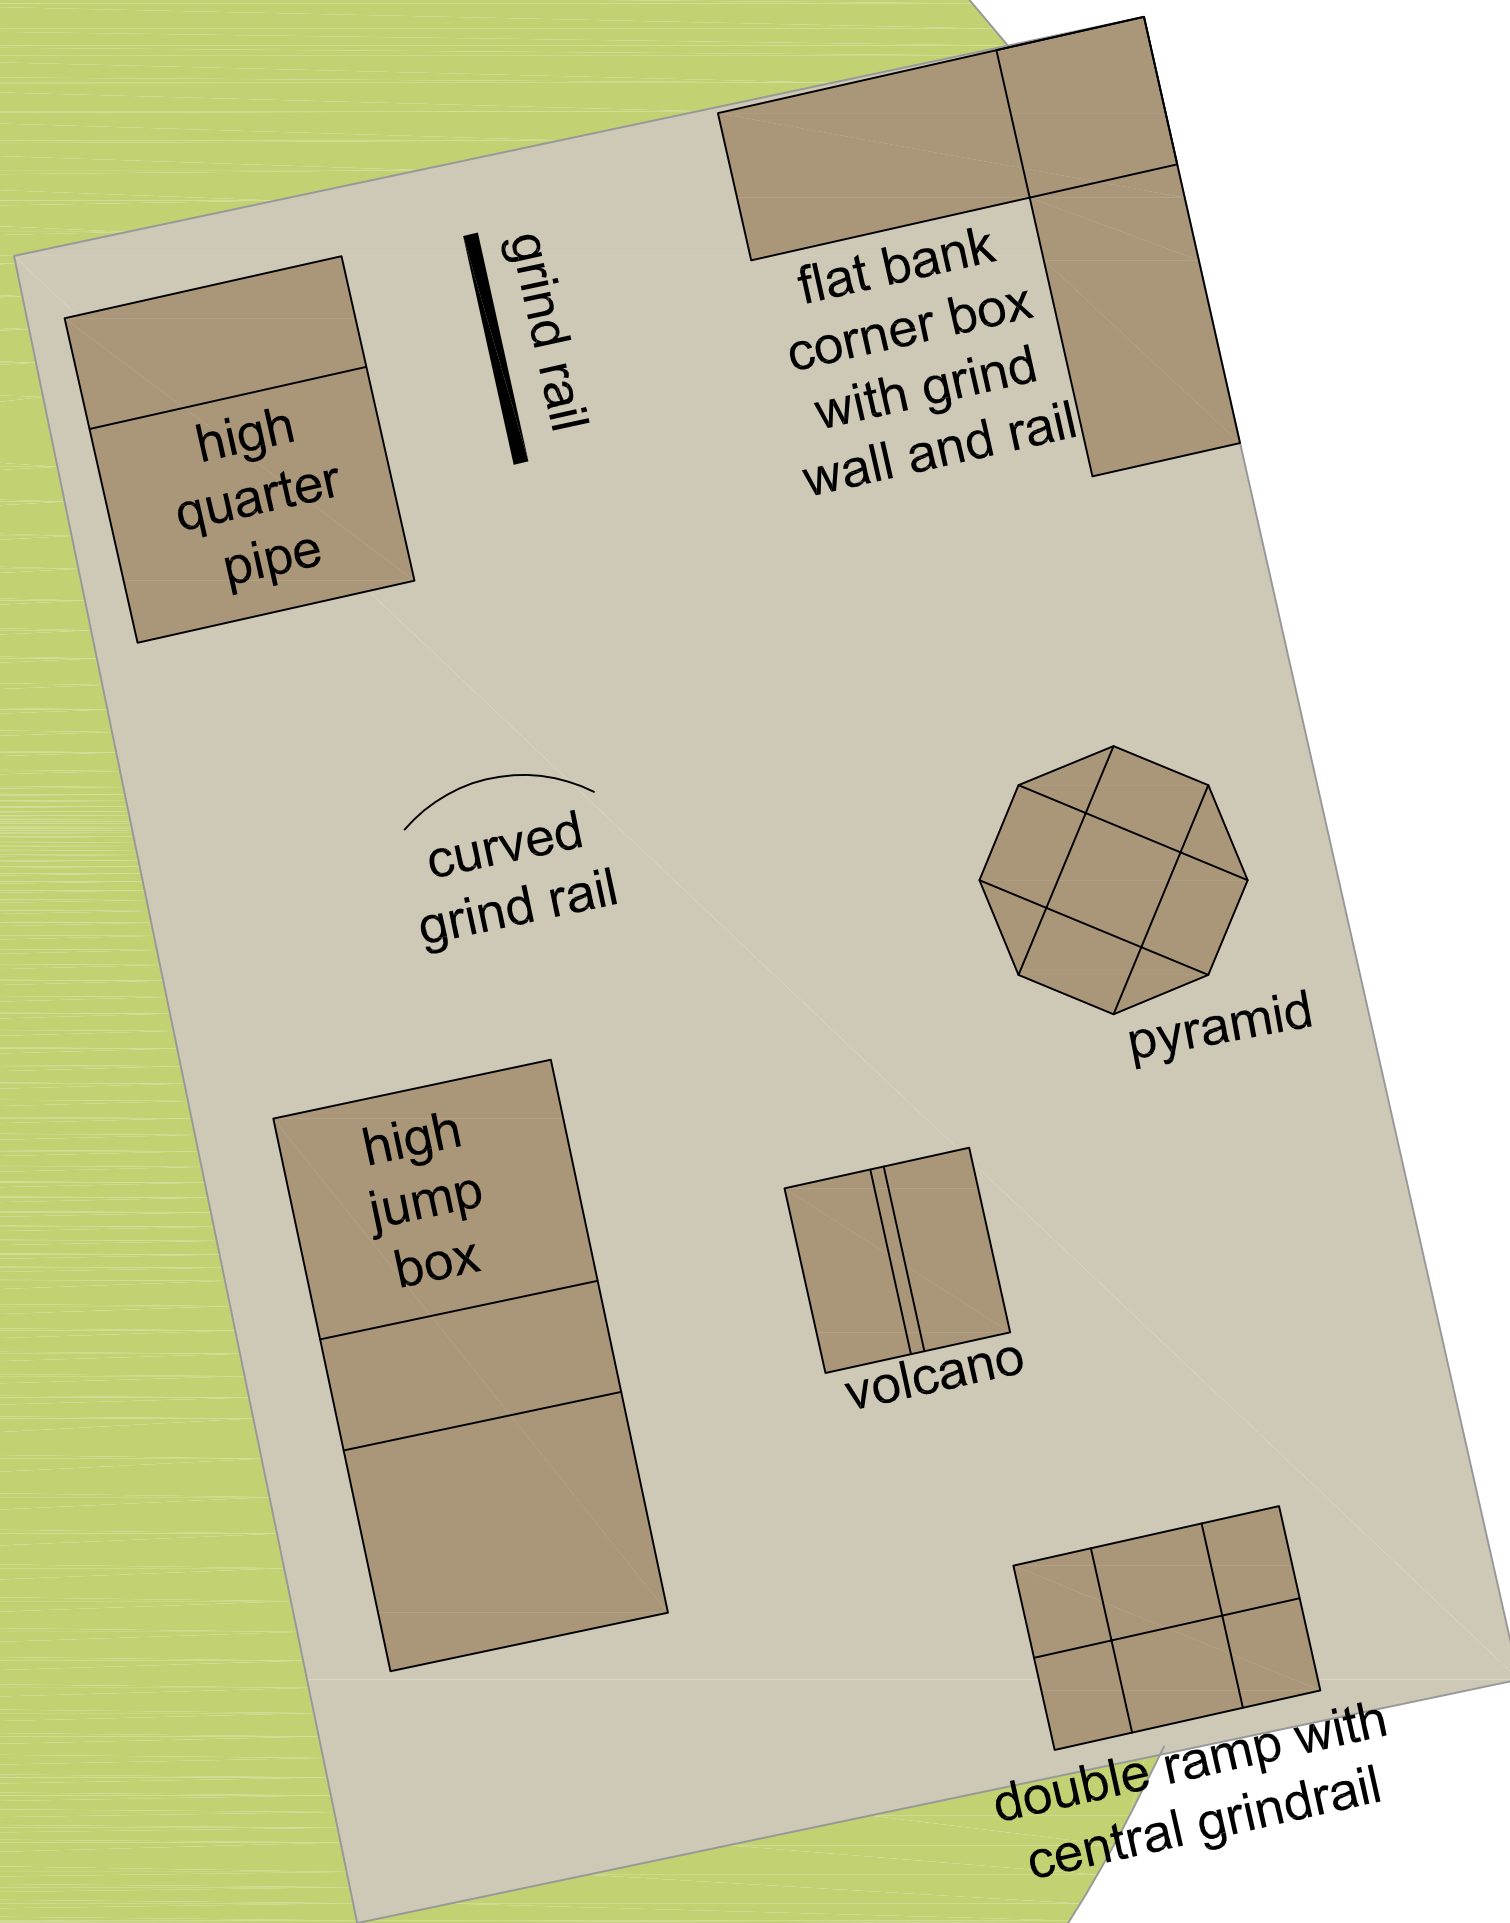

Hargher Clough Skate Area OPTION 1

0 1 2 5
scale in metres

Group 1 - Jordan,
Callum, Jaydon,
Jay and Hollie