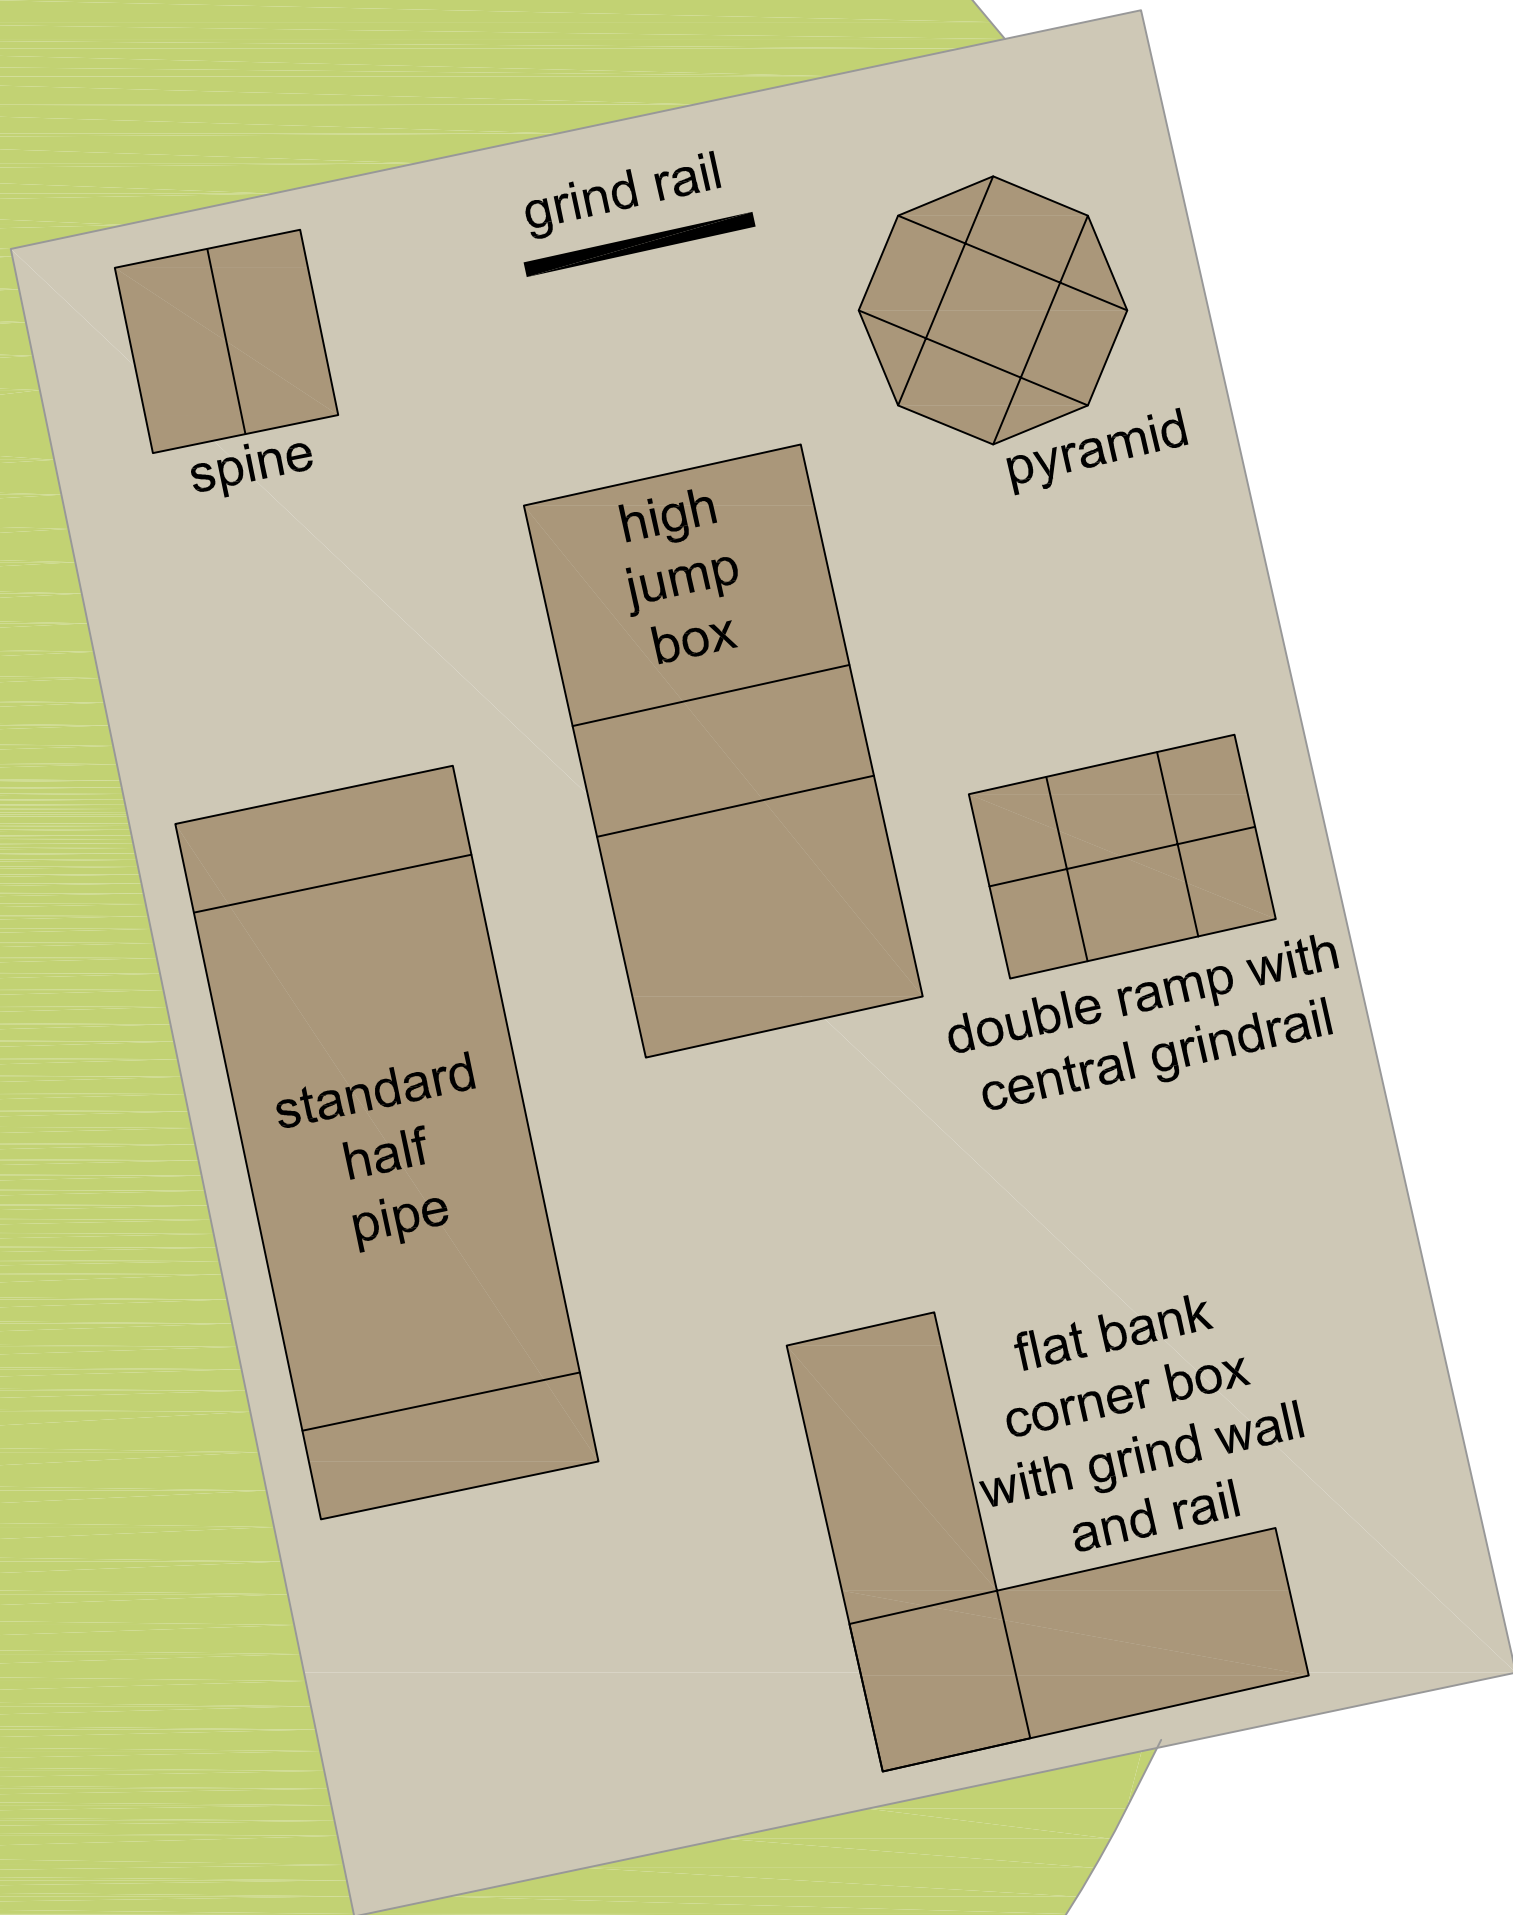

Hargher Clough Skate Area OPTION 2

0 1 2 5
scale in metres

Group 2 - Ryan,
Tyler, William and
Macauley