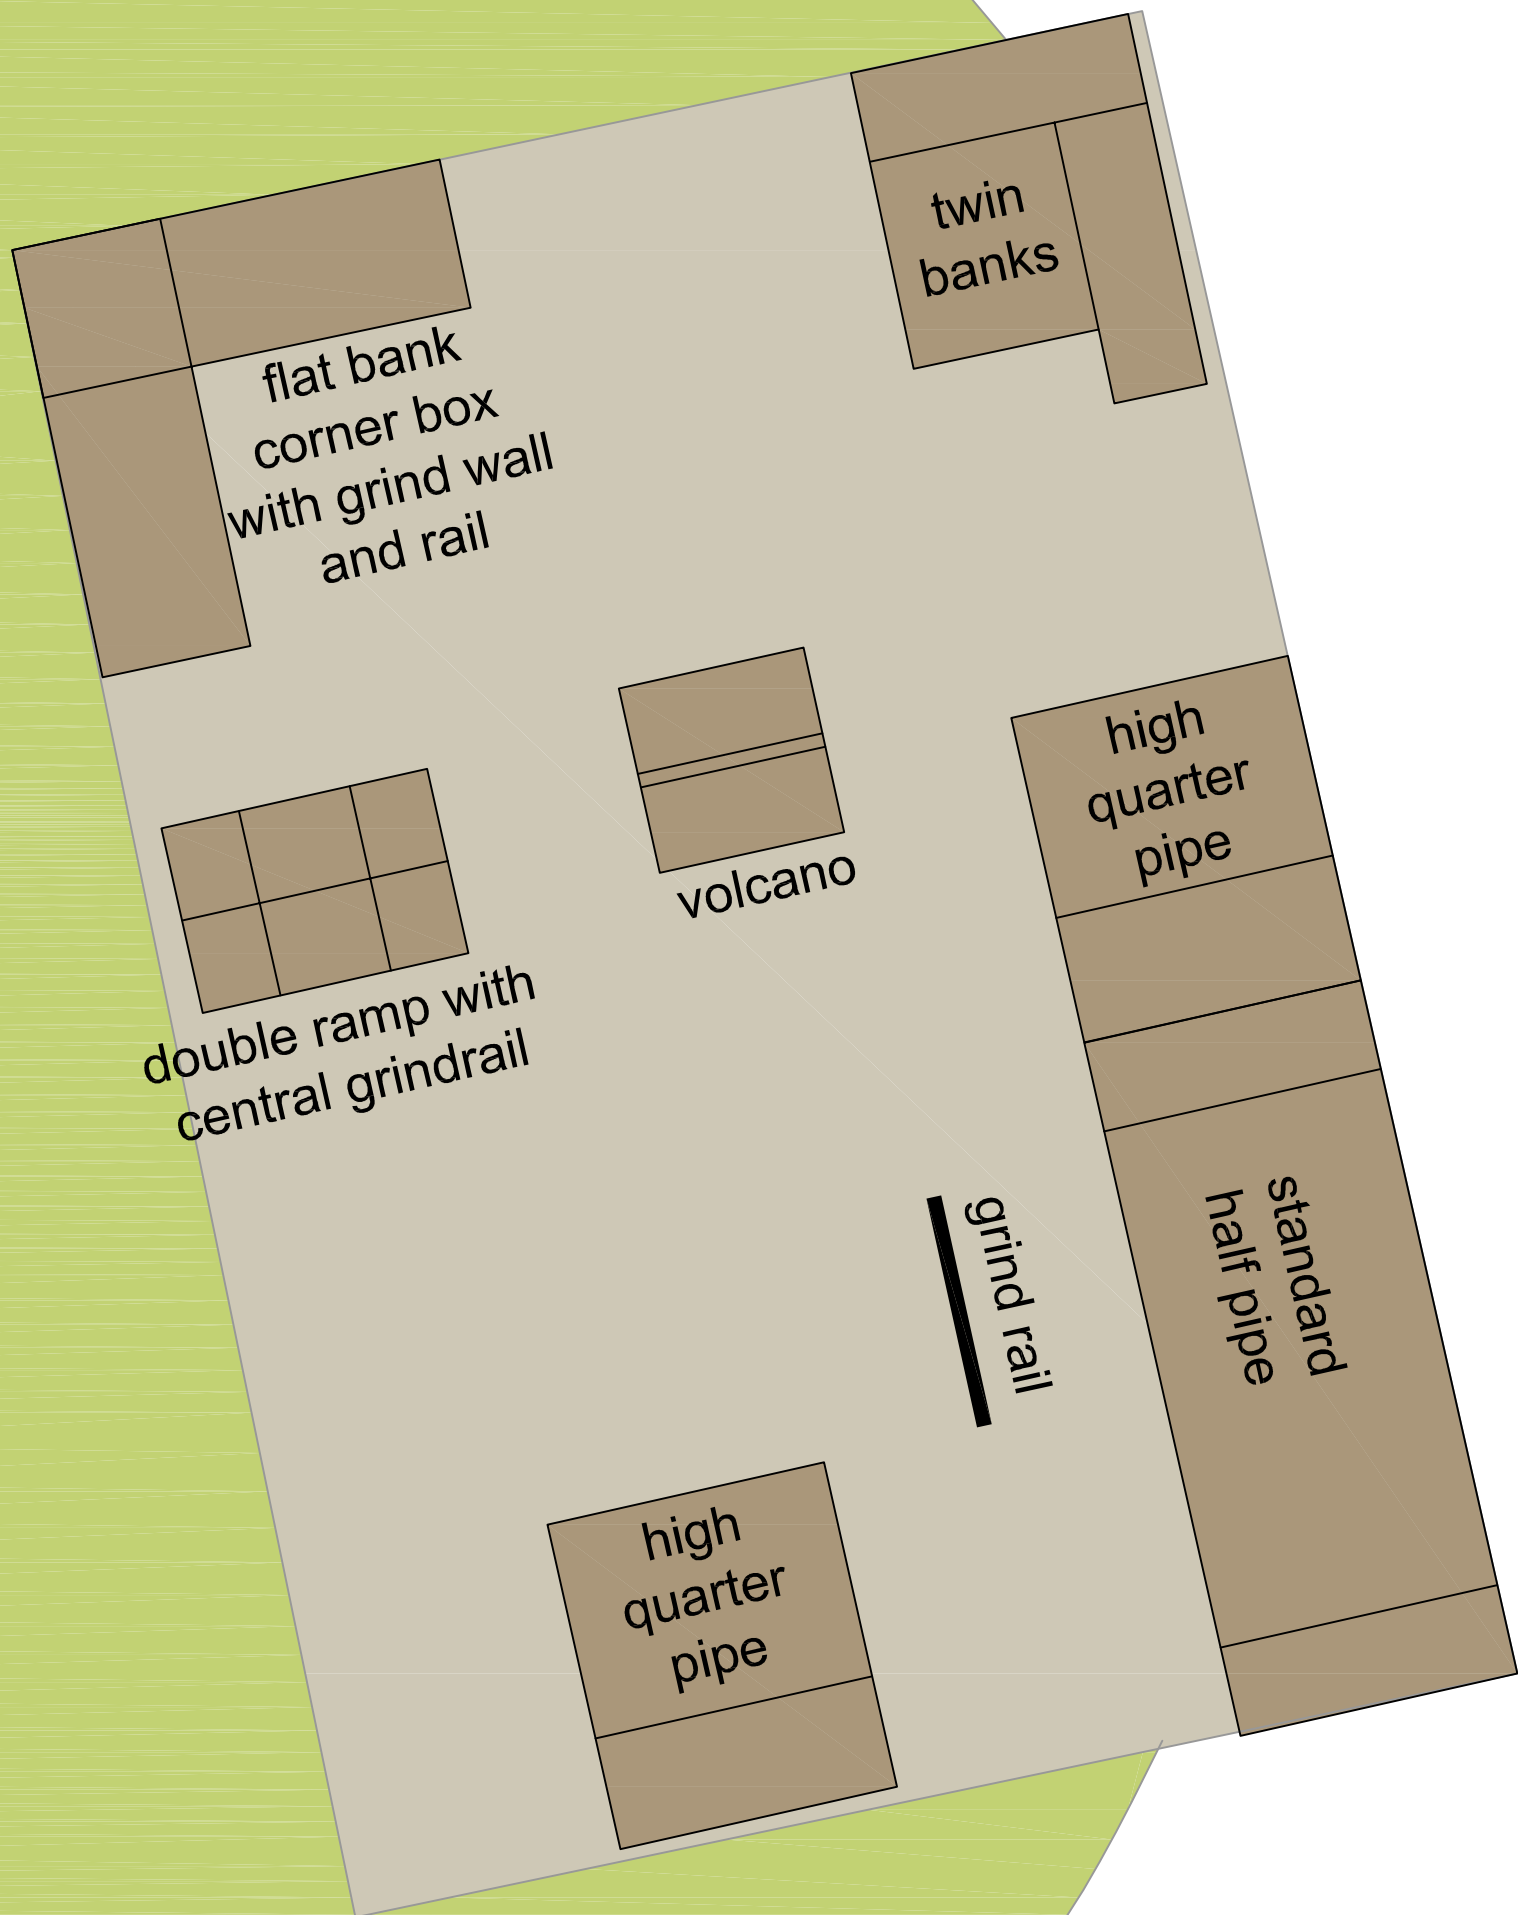

Hargher Clough Skate Area OPTION 3

0 1 2 5
scale in metres