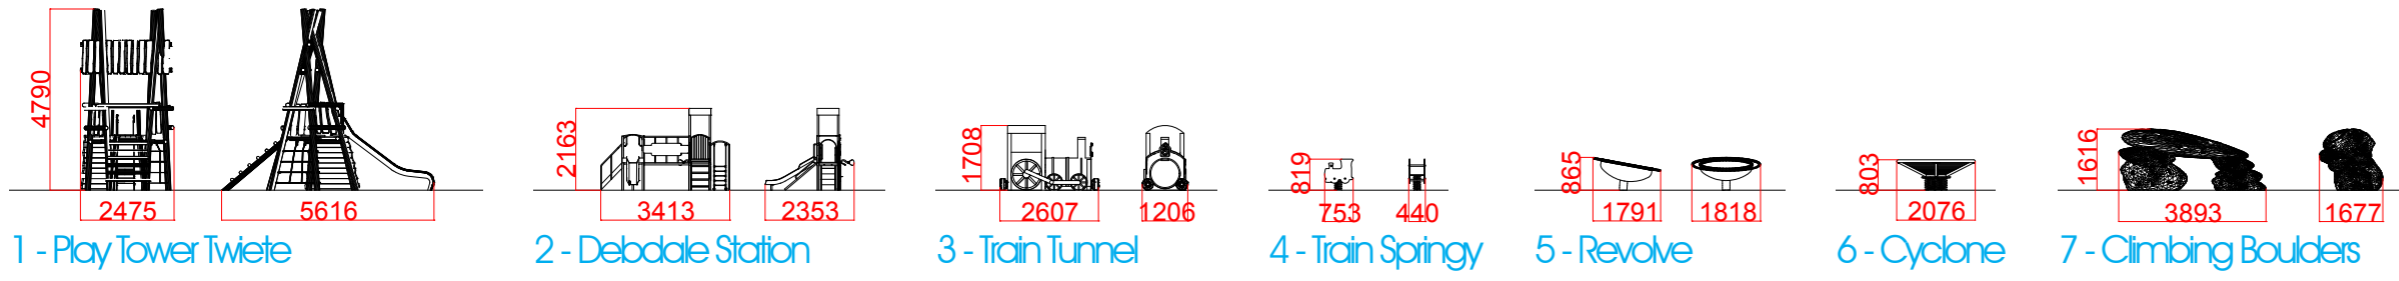

- Key
1. Play Tower Twiete
 2. Debdale Station
 3. Train Tunnel
 4. Train Springy
 5. Revolve
 6. Cyclone
 7. Climbing Bouders
 8. Tree Ground Graphic
 9. Lake Ground Graphic
 10. Apple Ground Graphic
 11. Pear Ground Graphic
 12. Duck Ground Graphic
 13. Shark Ground Graphic
 14. Train Track Ground Graphic
 15. Find the Train Play Panel
 16. Railway Bin
 17. Entrance Sign
 18. Refurbished Single Point Swing
 19. Repaint Swings
 20. Repaint Unit
 21. Repaint Climbing Frame

Debdale Park

Friends of Debdale Park - Manchester

This is an artists illustration of your play scheme. Please do not scale from this drawing *Terms and Conditions apply